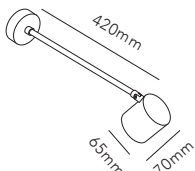

CITY L1

6W LED - 230V - IP54 - CRI >90 - Lumen 405lm

BLACK 3000K	257408
DKK	1.996,- EX VAT / 2.495,- INCL VAT
SEK	3.028,- EX VAT / 3.785,- INCL VAT
EURO	277,- EX VAT