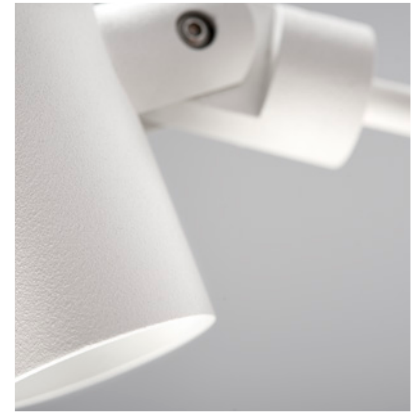

FOCUS+ L1100

3x10W LED - 230V - IP20 - CRI >90
Lumen 2220lm (3000K) / 2065lm (2700K)

WHITE 2700K	270280
BLACK 2700K	270281
WHITE 3000K	261644
BLACK 3000K	261645

DKK	3.596,- EX VAT / 4.495,- INCL VAT
SEK	5.452,- EX VAT / 6.815,- INCL VAT
EURO	499,- EX VAT