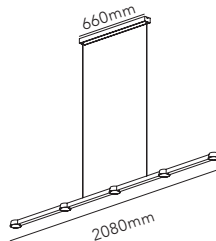

OPTIC LINEAR L2000

NEW

5x6W LED - 220-240V - IP20 - CRI >90
Lumen 1980lm

TITANIUM* 2700/3000K	270921	NEW
ROSE GOLD* 2700/3000K	270922	NEW
CARBON BLACK* 2700/3000K	270920	NEW

DKK	7.196,- EX VAT / 8.995,- INCL VAT
SEK	10.904,- EX VAT / 13.630,- INCL VAT
EURO	999,- EX VAT