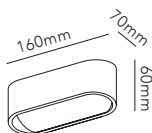

AURA W1

NEW

6W LED - 220-240V - IP20 - CRI >90
Lumen 660lm (nominal)

TITANIUM* 2700/3000K	270963	NEW
ROSE GOLD* 2700/3000K	270962	NEW

DKK	1.596,- EX VAT / 1.995,- INCL VAT
SEK	2.420,- EX VAT / 3.025,- INCL VAT
EURO	222,- EX VAT

WHITE 2700/3000K	270960	NEW
BLACK 2700/3000K	270961	NEW

DKK	1.436,- EX VAT / 1.795,- INCL VAT
SEK	2.180,- EX VAT / 2.725,- INCL VAT
EURO	199,- EX VAT

ROSE GOLD 2700K 270452

DKK	1.516,- EX VAT / 1.895,- INCL VAT
SEK	2.300,- EX VAT / 2.875,- INCL VAT
EURO	211,- EX VAT

WHITE 2700K 270450
BLACK 2700K 270451

DKK	1.356,- EX VAT / 1.695,- INCL VAT
SEK	2.056,- EX VAT / 2.570,- INCL VAT
EURO	188,- EX VAT