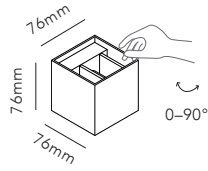

42

BOX MINI

2x2W LED - 230V - IP54 - CRI >90 - Lumen 180lm

WHITE 3000K	261045
BLACK 3000K	261046
BLACK/GOLD 3000K	261048

DKK	1.196,- EX VAT / 1.495,- INCL VAT
SEK	1.816,- EX VAT / 2.270,- INCL VAT
EURO	166,- EX VAT