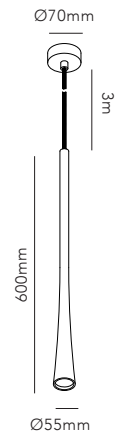

DROP S1

NEW

6W LED - 230V - IP20 - CRI >90 - Lumen 200lm

TITANIUM* 2700K	270483	NEW
ROSE GOLD* 2700K	270482	

DKK	1.916,-	EX VAT / 2.395,-	INCL VAT
SEK	2.904,-	EX VAT / 3.630,-	INCL VAT
EURO	266,-	EX VAT	

BLACK 3000K	280261
GOLD 3000K	280263

DKK	1.596,-	EX VAT / 1.995,-	INCL VAT
SEK	2.420,-	EX VAT / 3.025,-	INCL VAT
EURO	222,-	EX VAT