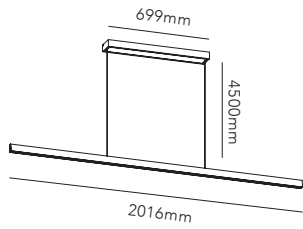

EDGE LINEAR S2000

NEW

20W+40W LED - 220-240V - IP20 - CRI >90
Lumen 3600lm

TITANIUM* 2700-5000K	270564	NEW
ROSE GOLD* 2700-5000K	270565	NEW

DKK	9.596,- EX VAT / 11.995,- INCL VAT
SEK	14.540,- EX VAT / 18.175,- INCL VAT
EURO	1.333,- EX VAT

General measurements for all three sizes: