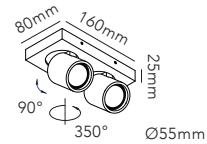

FOCUS MINI 2

2x4W LED - 230V - IP20 - CRI >90
Lumen 540lm (3000K) / 502lm (2700K)

WHITE 2700K	270050
BLACK 2700K	270051
WHITE 3000K	261606
BLACK 3000K	261607

DKK	1.596,- EX VAT / 1.995,- INCL VAT
SEK	2.420,- EX VAT / 3.025,- INCL VAT
EURO	222,- EX VAT