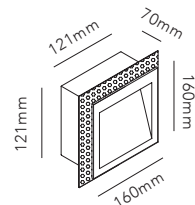

- mounting box for DELI 2 is included.