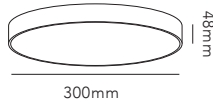

254

SURFACE 300

20W LED - 230V - IP54 - CRI >90 - Lumen 1185lm

WHITE 3000K	257700
BLACK 3000K	257701
DKK	2.796,- EX VAT / 3.495,- INCL VAT
SEK	4.240,- EX VAT / 5.300,- INCL VAT
EURO	388,- EX VAT