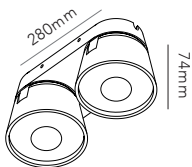

Ø130mm

VANTAGE 2+

NEW

30W LED - 220-240V - IP20 - CRI >90
Lumen 2700lm (nominal)

TITANIUM 2700K	270833	NEW
ROSE GOLD 2700K	270832	NEW

DKK	4.476,- EX VAT / 5.595,- INCL VAT
SEK	6.784,- EX VAT / 8.480,- INCL VAT
EURO	622,- EX VAT

WHITE 2700K	270830	NEW
BLACK 2700K	270831	NEW

DKK	4.236,- EX VAT / 5.295,- INCL VAT
SEK	6.420,- EX VAT / 8.025,- INCL VAT
EURO	588,- EX VAT