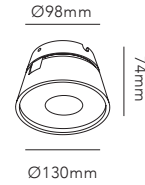

VANTAGE

268