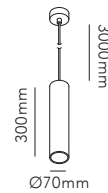

ZERO S2

NEW

GU10 - 50W max - 230V - IP20

TITANIUM*	280126	NEW
ROSE GOLD*	280125	

DKK	1.516,-	EX VAT / 1.895,-	INCL VAT
SEK	2.300,-	EX VAT / 2.875,-	INCL VAT
EURO	211,-	EX VAT	

WHITE	280120
BLACK	280121
BLACK/GOLD	280123

DKK	1.356,-	EX VAT / 1.695,-	INCL VAT
SEK	2.056,-	EX VAT / 2.570,-	INCL VAT
EURO	188,-	EX VAT