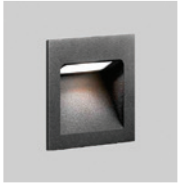

DELI

DELI

Design: Ronni Gol

74

DELI 1

4.5W LED - 230V - IP54 - CRI >90 - Lumen 160lm

WHITE 3000K	260880
BLACK 3000K	260881

DKK	1.276,- EX VAT / 1.595,- INCL VAT
SEK	1.936,- EX VAT / 2.420,- INCL VAT
EURO	177,- EX VAT

DELI 2

4.5W LED - 230V - IP54 - CRI >90 - Lumen 85lm

WHITE 3000K	260885
BLACK 3000K	260886

DKK	1.516,- EX VAT / 1.895,- INCL VAT
SEK	2.300,- EX VAT / 2.875,- INCL VAT
EURO	211,- EX VAT

- mounting box for DELI 1 is included.

- mounting box for DELI 2 is included.