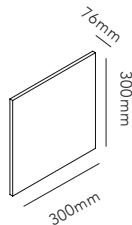

NOHO W3

9W LED - 230V - IP54 - CRI >90 - Lumen 670lm

WHITE 3000K	256408
BLACK 3000K	256409
DKK	2.796,- EX VAT / 3.495,- INCL VAT
SEK	4.240,- EX VAT / 5.300,- INCL VAT
EURO	388,- EX VAT