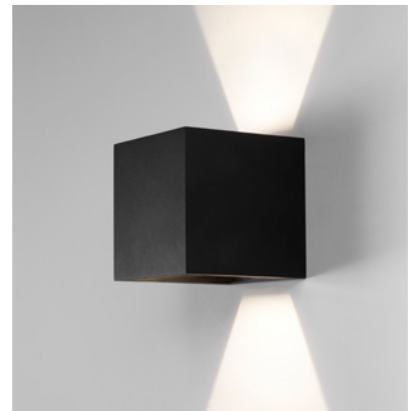

The conic light beams from the BOX lamp can be adjusted independently according to preference. Have it narrower at the top and wider at the bottom or visa versa, or have it equally wide in both directions.