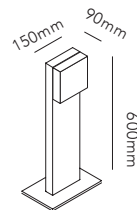

COMPACT 1 STAND

Prices are incl. lamp COMPACT DOWN W1, Black.
Lumen - 190lm

LAMP + STAND	256341 + 256421
DKK	4.392,- EX VAT / 5.490,- INCL VAT
SEK	5.712,- EX VAT / 7.140,- INCL VAT
EURO	610,- EX VAT