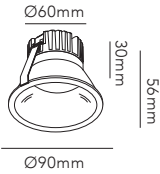

SWITCH TUNE gives you the option to choose between 2700K or 3000K before installing the lamp.

*Anodized surfaces may vary ±10%.

CURVE II Ø90

80mm

CURVE II Ø110

100mm

CURVE II Ø90

NEW