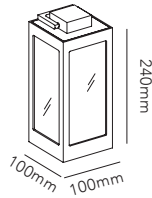

reddot award 2019
winner

Portable lamp with three different lighting levels.
Incl. battery and charger.

LANTERN WALL

Design: Marie Holsting

reddot award 2019
winner

AWARD-WINNING DESIGN

126

LANTERN T1