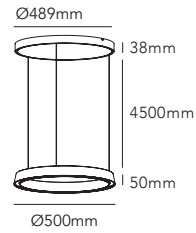

EDGE ROUND Ø500 NEW

12.5W+24.5W LED - 220-240V - IP20 - CRI >90
Lumen 2220lm

TITANIUM 2700-5000K	270541	NEW
ROSE GOLD 2700-5000K	270542	NEW

DKK	11.996,- EX VAT / 14.995,- INCL VAT
SEK	18.180,- EX VAT / 22.725,- INCL VAT
EURO	1.666,- EX VAT