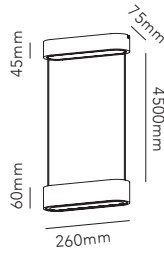

AURA W1 / Rose Gold
Design: Nitai Patel

LEFT PAGE AURA W1 / Rose Gold
RIGHT PAGE AURA W3 / Rose Gold
Design: Nital Patel

AURA PENDANT

Design: Nital Patel

Pendant height up to 4.5 m.
 *Anodized surfaces may vary ±10%.