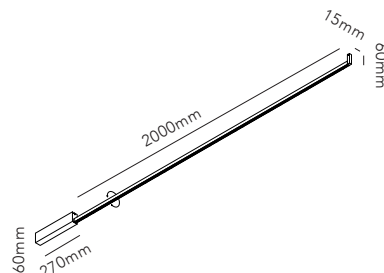

STRIPE C/W S2000

33W LED - 230V - IP20 - CRI >90 - Lumen 2970lm

WHITE 2700K	270670
BLACK 2700K	270671
DKK	3.596,- EX VAT / 4.495,- INCL VAT
SEK	5.452,- EX VAT / 6.815,- INCL VAT
EURO	499,- EX VAT