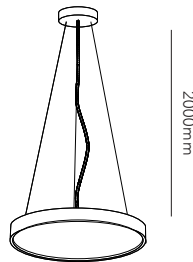

SUSPENSION KIT 2M

Prices are only for the suspence part.

WHITE	257715
BLACK	257716
DKK	396,- EX VAT / 495,- INCL VAT
SEK	604,- EX VAT / 755,- INCL VAT
EURO	55,- EX VAT