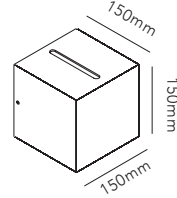

68

CUBE XL

E27 - 60W max - 230V - IP54

BLACK	256122
DKK	1.516,- EX VAT / 1.895,- INCL VAT
SEK	2.300,- EX VAT / 2.875,- INCL VAT
EURO	211,- EX VAT