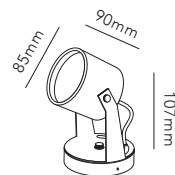

CITY 2

10W LED - 230V - IP54 - CRI >90 - Lumen 665lm

BLACK 3000K	257402
DKK	2.236,- EX VAT / 2.795,- INCL VAT
SEK	3.392,- EX VAT / 4.240,- INCL VAT
EURO	311,- EX VAT