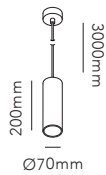

ZERO WALL / Titanium
Design: Ronni Gol

LEFT PAGE ZERO S1 / Rose Gold
RIGHT PAGE ZERO S1 / ZERO S2 / Rose Gold
Design: Ronni Gol

ZERO PENDANT

Design: Ronni Gol

*Anodized surfaces may vary ±10%.

Dimming is dependent on light source.
See additional ceiling bases on page 272-273.