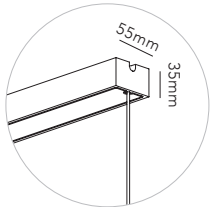

OPTIC

OPTIC LINEAR

Design: Nital Patel

SWITCH TUNE

SWITCH TUNE gives you the option to choose between 2700K or 3000K before installing the lamp.

* Anodized surfaces may vary $\pm 10\%$.

General measurements for all three sizes:

150

OPTIC LINEAR L1000

NEW

3x6W LED - 220-240V - IP20 - CRI >90
Lumen 1260lm

TITANIUM* 2700/3000K	270901	NEW
ROSE GOLD* 2700/3000K	270902	NEW
CARBON BLACK* 2700/3000K	270900	NEW

DKK	4.796,- EX VAT / 5.995,- INCL VAT
SEK	7.268,- EX VAT / 9.085,- INCL VAT
EURO	666,- EX VAT

OPTIC LINEAR L1500

NEW

4x6W LED - 220-240V - IP20 - CRI >90
Lumen 1500lm

TITANIUM* 2700/3000K	270911	NEW
ROSE GOLD* 2700/3000K	270912	NEW
CARBON BLACK* 2700/3000K	270910	NEW

DKK	5.996,- EX VAT / 7.495,- INCL VAT
SEK	9.088,- EX VAT / 11.360,- INCL VAT
EURO	833,- EX VAT

OPTIC LINEAR L2000

NEW

5x6W LED - 220-240V - IP20 - CRI >90
Lumen 1980lm

TITANIUM* 2700/3000K	270921	NEW
ROSE GOLD* 2700/3000K	270922	NEW
CARBON BLACK* 2700/3000K	270920	NEW

DKK	7.196,- EX VAT / 8.995,- INCL VAT
SEK	10.904,- EX VAT / 13.630,- INCL VAT
EURO	999,- EX VAT