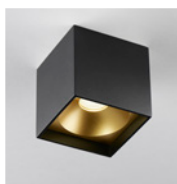

SOLO SQAURE

Design: Ronni Gol