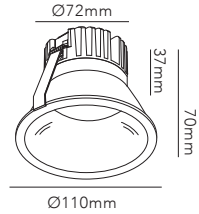

CURVE II Ø110

NEW

15W LED - 220-240V - IP54 - CRI >90 - Lumen 1050lm

TITANIUM* 2700/3000K	270948	NEW
ROSE GOLD* 2700/3000K	270947	NEW
CARBON BLACK* 2700/3000K	270946	NEW

DKK	1.196,- EX VAT / 1.495,- INCL VAT
SEK	1.816,- EX VAT / 2.270,- INCL VAT
EURO	166,- EX VAT

WHITE 2700/3000K	270945	NEW

DKK	1.116,- EX VAT / 1.395,- INCL VAT
SEK	1.692,- EX VAT / 2.115,- INCL VAT
EURO	155,- EX VAT