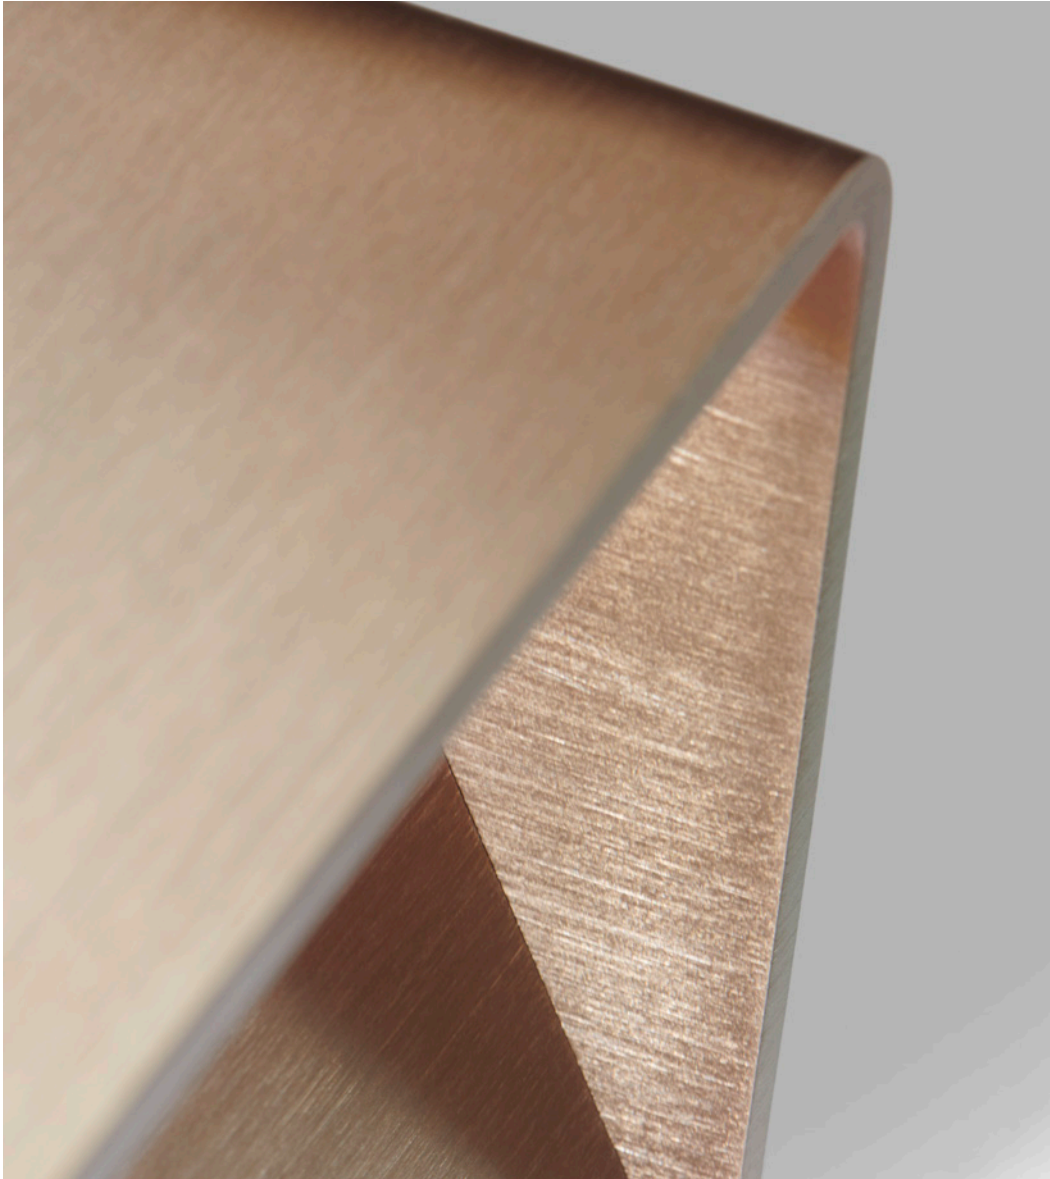

MOOD 2 / Rose Gold
Design: Ronni Gol