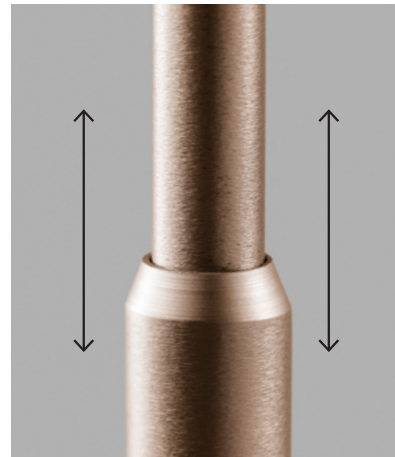

The ORBIT FLOOR lamp is height adjustable and can be operated by the touchless sensor to turn the light on/off and adjust the light intensity. Both spots can be controlled independently from one another, thus allowing users to shape their light.