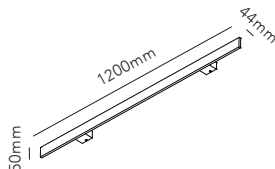

240

STICK 120

30W LED - 230V - IP54 - CRI >90 - Lumen - 1715lm

WHITE 3000K	256500
BLACK 3000K	256501
GOLD* 3000K	256503

DKK	2.316,- EX VAT / 2.895,- INCL VAT
SEK	3.512,- EX VAT / 4.390,- INCL VAT
EURO	322,- EX VAT