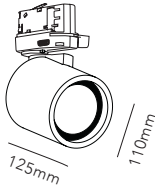

FOCUS PRO TRACK 3-PHASE

20W LED - 230V - IP20 - CRI >90
Lumen 1800lm (nominal)

BLACK 3000K	261657
DKK	1.596,- EX VAT / 1.995,- INCL VAT
SEK	2.420,- EX VAT / 3.025,- INCL VAT
EURO	222,- EX VAT