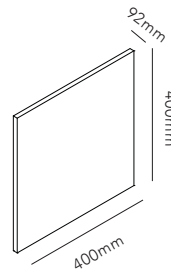

NOHO W4

15W LED - 230V - IP54 - CRI >90 - Lumen 1530lm

WHITE 3000K	256412
BLACK 3000K	256413
DKK	3.356,- EX VAT / 4.195,- INCL VAT
SEK	5.088,- EX VAT / 6.360,- INCL VAT
EURO	466,- EX VAT