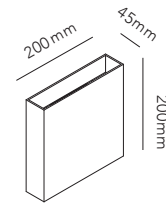

58

COMPACT UP/DOWN W2

NEW

2x6W LED - 230V - IP54 - CRI >90
Lumen 515lm (3000K) / 479lm (2700K)

TITANIUM* 2700/3000K	270016	NEW
ROSE GOLD* 2700/3000K	270015	NEW

DKK	2.636,- EX VAT / 3.295,- INCL VAT
SEK	3.996,- EX VAT / 4.995,- INCL VAT
EURO	366,- EX VAT

WHITE 2700/3000K	270013	NEW
BLACK 2700/3000K	270014	NEW

DKK	2.476,- EX VAT / 3.095,- INCL VAT
SEK	3.752,- EX VAT / 4.690,- INCL VAT
EURO	344,- EX VAT

ROSE GOLD* 2700K	270012

DKK	2.556,- EX VAT / 3.195,- INCL VAT
SEK	3.876,- EX VAT / 4.845,- INCL VAT
EURO	355,- EX VAT

BLACK 3000K	256336

DKK	2.396,- EX VAT / 2.995,- INCL VAT
SEK	3.632,- EX VAT / 4.540,- INCL VAT
EURO	333,- EX VAT