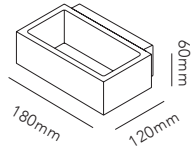

BRICK

6W LED - 230V - IP54 - CRI >90 - Lumen 360lm

WHITE 3000K	256300
BLACK 3000K	256302

DKK	1.996,- EX VAT / 2.495,- INCL VAT
SEK	3.028,- EX VAT / 3.785,- INCL VAT
EURO	277,- EX VAT