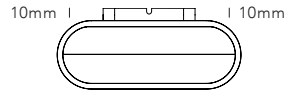

All AURA WALL lamps are spaced 10 cm from the wall