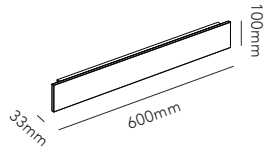

COVER W1

2x15W LED - 230V - IP54 - CRI >90
Lumen - 1000lm

WHITE ^{3000K}	261250
BLACK ^{3000K}	261251

DKK	3.436,- EX VAT / 4.295,- INCL VAT
SEK	5.208,- EX VAT / 6.510,- INCL VAT
EURO	477,- EX VAT