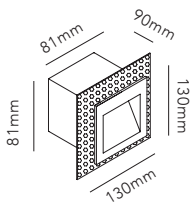

DELI 2

4.5W LED - 230V - IP54 - CRI >90 - Lumen 85lm

WHITE 3000K	260885
BLACK 3000K	260886

DKK	1.516,- EX VAT / 1.895,- INCL VAT
SEK	2.300,- EX VAT / 2.875,- INCL VAT
EURO	211,- EX VAT

- mounting box for DELI 1 is included.