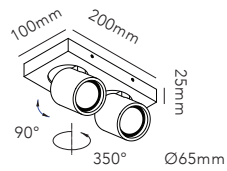

110

FOCUS 2

2x6W LED - 230V - IP20 - CRI >90
Lumen 750lm (3000K) / 695lm (2700K)

WHITE 2700K	270030
BLACK 2700K	270031
WHITE 3000K	261608
BLACK 3000K	261609

DKK	1.996,- EX VAT / 2.495,- INCL VAT
SEK	3.028,- EX VAT / 3.785,- INCL VAT
EURO	277,- EX VAT