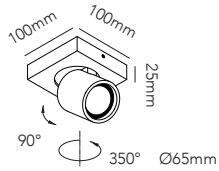

FOCUS 1

6W LED - 230V - IP20 - CRI >90
Lumen 375lm (3000K) / 349lm (2700K)

WHITE 2700K	270020
BLACK 2700K	270021
WHITE 3000K	261602
BLACK 3000K	261603

DKK	1.276,- EX VAT / 1.595,- INCL VAT
SEK	1.936,- EX VAT / 2.420,- INCL VAT
EURO	177,- EX VAT