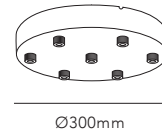

CEILING BASE Ø300 7 PENDANTS

WHITE	280533
BLACK	280534
DKK	1.516,- EX VAT / 1.895,- INCL VAT
SEK	2.300,- EX VAT / 2.875,- INCL VAT
EURO	211,- EX VAT