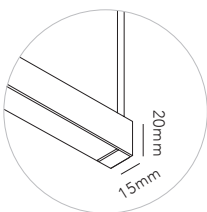

STRIPE PENDANT

Design: Ronni Gol

Pendant height up to 4.5 m.

General measurements for both sizes: