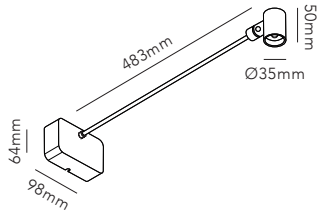

FOCUS GALLERY

4.5W LED - 220-240V - IP20 - CRI >90
Lumen 450lm (nominal)

WHITE 3000K	261670
BLACK 2700K	261671
DKK	1.356,- EX VAT / 1.695,- INCL VAT
SEK	2.056,- EX VAT / 2.570,- INCL VAT
EURO	188,- EX VAT