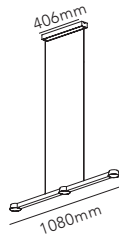

150

OPTIC LINEAR L1000

NEW

3x6W LED - 220-240V - IP20 - CRI >90
Lumen 1260lm

TITANIUM* 2700/3000K	270901	NEW
ROSE GOLD* 2700/3000K	270902	NEW
CARBON BLACK* 2700/3000K	270900	NEW

DKK	4.796,- EX VAT / 5.995,- INCL VAT
SEK	7.268,- EX VAT / 9.085,- INCL VAT
EURO	666,- EX VAT