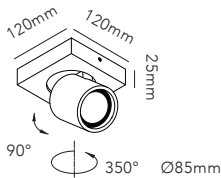

FOCUS+ 1

10W LED - 230V - IP20 - CRI >90
Lumen 740lm (3000K) / 688lm (2700K)

WHITE 2700K	270060
BLACK 2700K	270061
WHITE 3000K	261604
BLACK 3000K	261605

DKK	1.596,- EX VAT / 1.995,- INCL VAT
SEK	2.420,- EX VAT / 3.025,- INCL VAT
EURO	222,- EX VAT