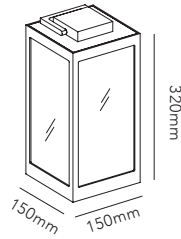

LANTERN T2

8W LED - 230V - IP54 - CRI >90
Battery time: 5-15 hrs.

WHITE 2700K	270440
BLACK 2700K	270441

DKK	3.116,- EX VAT / 3.895,- INCL VAT
SEK	4.724,- EX VAT / 5.905,- INCL VAT
EURO	433,- EX VAT