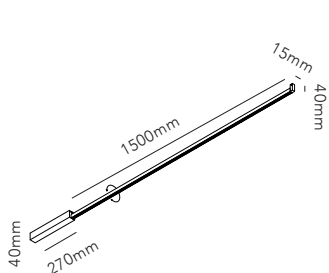

STRIPE

STRIPE CEILING/WALL

Design: Ronni Gol

246

STRIPE C/W S1500

30W LED - 230V - IP20 - CRI >90 - Lumen 2970lm

WHITE 2700K	270660
BLACK 2700K	270661
DKK	3.116,- EX VAT / 3.895,- INCL VAT
SEK	4.724,- EX VAT / 5.905,- INCL VAT
EURO	433,- EX VAT