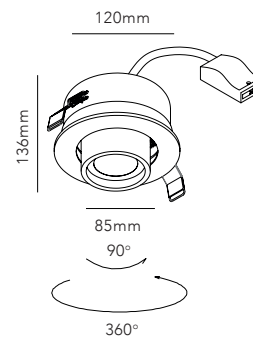

ANGLE+

10W LED - 220-240V - IP54 - CRI >90
Lumen 900lm (nominal)

WHITE 2700K	270520
BLACK 2700K	270521
WHITE 3000K	261664
BLACK 3000K	261665

DKK	1.436,- EX VAT / 1.795,- INCL VAT
SEK	2.180,- EX VAT / 2.725,- INCL VAT
EURO	199,- EX VAT