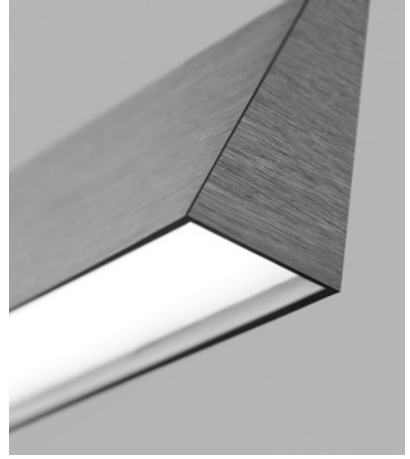

Award-winning pendants

EDGE ROUND / Titanium
EDGE LINEAR / Titanium
Design: Nital Patel