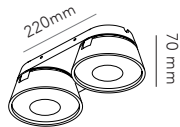

Ø100 mm

VANTAGE 2

NEW

16W LED - 220-240V - IP20 - CRI >90
Lumen 1440lm (nominal)

TITANIUM 2700K	270823	NEW
ROSE GOLD 2700K	270822	NEW

DKK	3.196,- EX VAT / 3.995,- INCL VAT
SEK	4.844,- EX VAT / 6.055,- INCL VAT
EURO	444,- EX VAT

WHITE 2700K	270820	NEW
BLACK 2700K	270821	NEW

DKK	2.956,- EX VAT / 3.695,- INCL VAT
SEK	4.480,- EX VAT / 5.600,- INCL VAT
EURO	411,- EX VAT