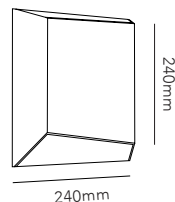

FACET DOWN W2

8W LED - 230V - IP54 - CRI >90
Lumen - 720lm (nominal)

WHITE	256398
BLACK	256399
DKK	2.956,- EX VAT / 3.695,- INCL VAT
SEK	4.480,- EX VAT / 5.600,- INCL VAT
EURO	411,- EX VAT