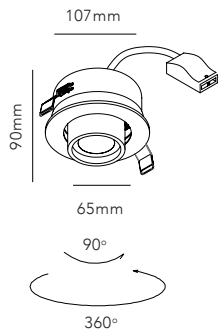

ANGLE

ANGLE+

ANGLE

6W LED - 220-240V - IP20 - CRI >90
Lumen 540lm (nominal)

WHITE 2700K	270510
BLACK 2700K	270511
WHITE 3000K	261662
BLACK 3000K	261663

DKK	1.116,- EX VAT / 1.395,- INCL VAT
SEK	1.692,- EX VAT / 2.115,- INCL VAT
EURO	155,- EX VAT