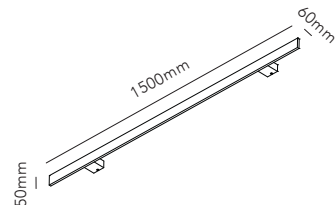

STICK 150

30W LED - 230V - IP54 - CRI >90 - Lumen - 2645lm

WHITE 3000K	256504
BLACK 3000K	256505
GOLD* 3000K	256507

DKK	2.636,- EX VAT / 3.295,- INCL VAT
SEK	3.996,- EX VAT / 4.995,- INCL VAT
EURO	366,- EX VAT