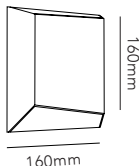

102

FACET DOWN W1

4W LED - 230V - IP54 - CRI >90
Lumen - 360lm (nominal)

WHITE	256393
BLACK	256392
DKK	2.636,- EX VAT / 3.295,- INCL VAT
SEK	3.996,- EX VAT / 4.995,- INCL VAT
EURO	366,- EX VAT