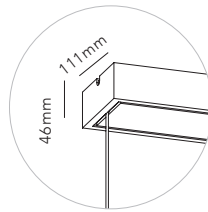

General measurements for all three sizes:

EDGE ROUND

Design: Nital Patel

Pendant height up to 4.5 m.
*Anodized surfaces may vary ±10%.

- Dimmable with
- Integrated LIGHT-POINT SMART TUNE Powered by Casambi
 - Integrated touchless sensor
 - External Casambi compatible switches