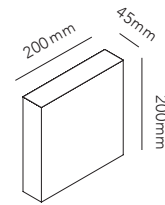

56

COMPACT DOWN W2

6W LED - 230V - IP54 - CRI >90 - Lumen 290lm

BLACK 3000K	256344
DKK	2.396,- EX VAT / 2.995,- INCL VAT
SEK	3.632,- EX VAT / 4.540,- INCL VAT
EURO	333,- EX VAT