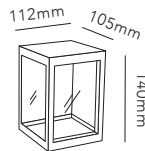

LANTERN W1

8W LED - 230V - IP54 - CRI >90
Lumen 720lm (nominal)

BLACK 3000K	257513

DKK	2.396,- EX VAT / 2.995,- INCL VAT
SEK	3.632,- EX VAT / 4.540,- INCL VAT
EURO	333,- EX VAT