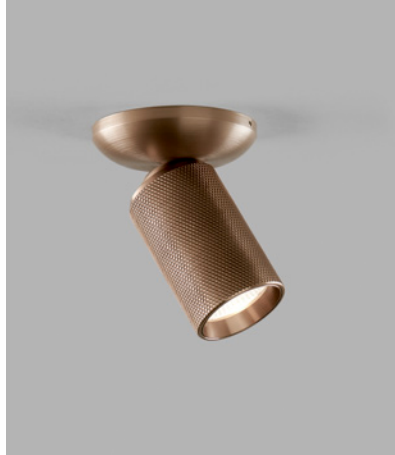

RAW is an attitude of refined simplicity and technical precision that has become synonymous of LIGHT-POINT's design style. The Raw spot lamps feature the brand's newest signature, cross-knurled pattern that is machined into solid aluminium, giving it a contemporary, yet elegant aesthetic at the same time. The diamond facets in the knurling textured have been softened to enrich the depth of the anodised colours.