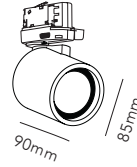

FOCUS+ TRACK 3-PHASE

10W LED - 230V - IP20 - CRI >90 - Lumen 800lm

WHITE 3000K	261654
BLACK 3000K	261655
DKK	1.596,- EX VAT / 1.995,- INCL VAT
SEK	2.420,- EX VAT / 3.025,- INCL VAT
EURO	222,- EX VAT