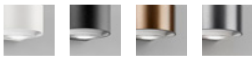

* Anodized surfaces are not recommended for outdoor use. Anodized surfaces may vary ±10%.