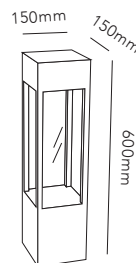

LANTERN G2

12W LED - 230V - IP54 - CRI >90 - Lumen 745lm

BLACK 3000K 257530

DKK 3.996,- EX VAT / 4.995,- INCL VAT
SEK 6.056,- EX VAT / 7.570,- INCL VAT
EURO 555,- EX VAT