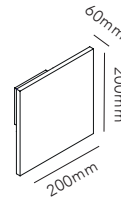

136

NOHO W2

7W LED - 230V - IP54 - CRI >90 - Lumen 680lm

WHITE 3000K	256404
BLACK 3000K	256405
DKK	2.156,- EX VAT / 2.695,- INCL VAT
SEK	3.268,- EX VAT / 4.085,- INCL VAT
EURO	299,- EX VAT