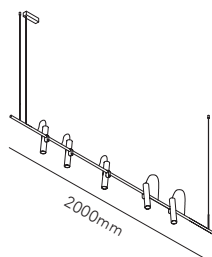

SPIRIT S2000

NEW

5x5W LED - 230V - IP20 - CRI >90 - Lumen 2750lm

TITANIUM/BLACK* 2700K	270634	NEW

ROSE GOLD/BLACK* 2700K	270630	

DKK	5.516,- EX VAT / 6.895,- INCL VAT
SEK	8.360,- EX VAT / 10.450,- INCL VAT
EURO	766,- EX VAT