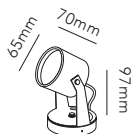

CITY

CITY

Design: Marie Holsting

CITY LONG

Design: Marie Holsting

48

CITY 1

6W LED - 230V - IP54 - CRI >90 - Lumen 345lm