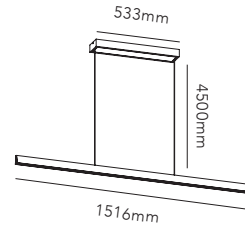

EDGE LINEAR S1500

NEW

15W+30W LED - 220-240V - IP20 - CRI >90
Lumen 2700lm

TITANIUM* 2700-5000K	270561	NEW
ROSE GOLD* 2700-5000K	270562	NEW

DKK	7.996,- EX VAT / 9.995,- INCL VAT
SEK	12.116,- EX VAT / 1.5145,- INCL VAT
EURO	1.111,- EX VAT