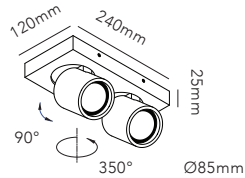

FOCUS+ 2

2x10W LED - 230V - IP20 - CRI >90
Lumen 1480lm (3000K) / 1377lm (2700K)

WHITE 2700K	270070
BLACK 2700K	270071
WHITE 3000K	261610
BLACK 3000K	261611

DKK	2.396,- EX VAT / 2.995,- INCL VAT
SEK	3.632,- EX VAT / 4.540,- INCL VAT
EURO	333,- EX VAT