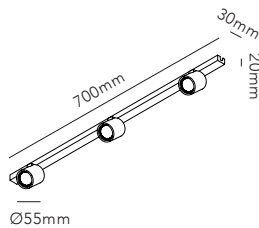

FOCUS MINI L700

3x4W LED - 230V - IP20 - CRI >90
Lumen 810lm (3000K) / 753lm (2700K)

WHITE 2700K	270260
BLACK 2700K	270261
WHITE 3000K	261640
BLACK 3000K	261641
DKK	2.636,- EX VAT / 3.295,- INCL VAT
SEK	3.996,- EX VAT / 4.995,- INCL VAT
EURO	366,- EX VAT