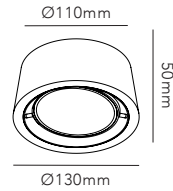

OPTIC OUT 1+

NEW

10W LED - 230V - IP54 - CRI >90 - Lumen 837lm

TITANIUM* 2700K	270353	NEW
ROSE GOLD* 2700K	270352	

DKK	2.396,-	EX VAT / 2.995,-	INCL VAT
SEK	3.632,-	EX VAT / 4.540,-	INCL VAT
EURO	333,-	EX VAT	

WHITE** 2700K	270350
BLACK** 2700K	270351

DKK	2.156,-	EX VAT / 2.695,-	INCL VAT
SEK	3.268,-	EX VAT / 4.085,-	INCL VAT
EURO	299,-	EX VAT