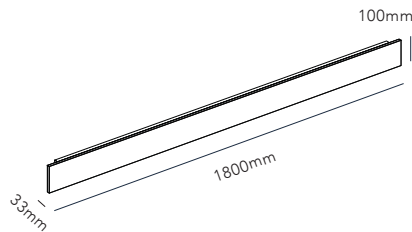

COVER W3

2x36W LED - 230V - IP54 - CRI >90
Lumen - 2400lm

WHITE ^{3000K}	261260
BLACK ^{3000K}	261261

DKK	7.676,- EX VAT / 9.595,- INCL VAT
SEK	11.632,- EX VAT / 14.540,- INCL VAT
EURO	1066,- EX VAT