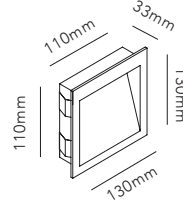

DELI

DELI

Design: Ronni Gol

74

DELI 1

4.5W LED - 230V - IP54 - CRI >90 - Lumen 160lm

WHITE 3000K	260880
BLACK 3000K	260881

DKK	1.276,- EX VAT / 1.595,- INCL VAT
SEK	1.936,- EX VAT / 2.420,- INCL VAT
EURO	177,- EX VAT

DELI 2

4.5W LED - 230V - IP54 - CRI >90 - Lumen 85lm

WHITE 3000K	260885
BLACK 3000K	260886

DKK	1.516,- EX VAT / 1.895,- INCL VAT
SEK	2.300,- EX VAT / 2.875,- INCL VAT
EURO	211,- EX VAT

- mounting box for DELI 1 is included.

- mounting box for DELI 2 is included.