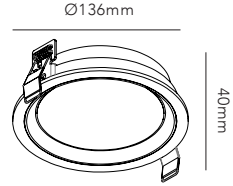

OPTIC IN 1+

10W LED - 230V - IP54 - CRI >90
Lumen 900lm (nominal)

WHITE 2700K	270330
BLACK 2700K	270331

DKK	1.836,- EX VAT / 2.295,- INCL VAT
SEK	2.784,- EX VAT / 3.480,- INCL VAT
EURO	255,- EX VAT