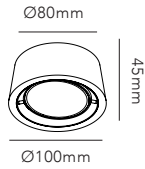

OPTIC OUT 1

NEW

6W LED - 230V - IP54 - CRI >90 - Lumen 502lm

TITANIUM* 2700K	270343	NEW
ROSE GOLD* 2700K	270342	

DKK	1.836,-	EX VAT / 2.295,-	INCL VAT
SEK	2.788,-	EX VAT / 3.485,-	INCL VAT
EURO	255,-	EX VAT	

WHITE** 2700K	270340
BLACK** 2700K	270341

DKK	1.596,-	EX VAT / 1.995,-	INCL VAT
SEK	2.420,-	EX VAT / 3.025,-	INCL VAT
EURO	222,-	EX VAT