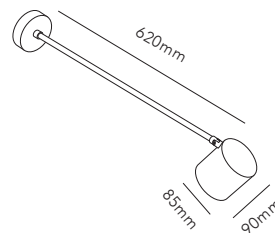

CITY L2

10W LED - 230V - IP54 - CRI >90 - Lumen 685lm

BLACK 3000K	257410
DKK	2.396,- EX VAT / 2.995,- INCL VAT
SEK	3.632,- EX VAT / 4.540,- INCL VAT
EURO	333,- EX VAT