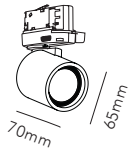

FOCUS TRACK 3-PHASE

6W LED - 230V - IP20 - CRI >90 - Lumen 355lm

WHITE 3000K	261652
BLACK 3000K	261653
DKK	1.356,- EX VAT / 1.695,- INCL VAT
SEK	2.056,- EX VAT / 2.570,- INCL VAT
EURO	188,- EX VAT