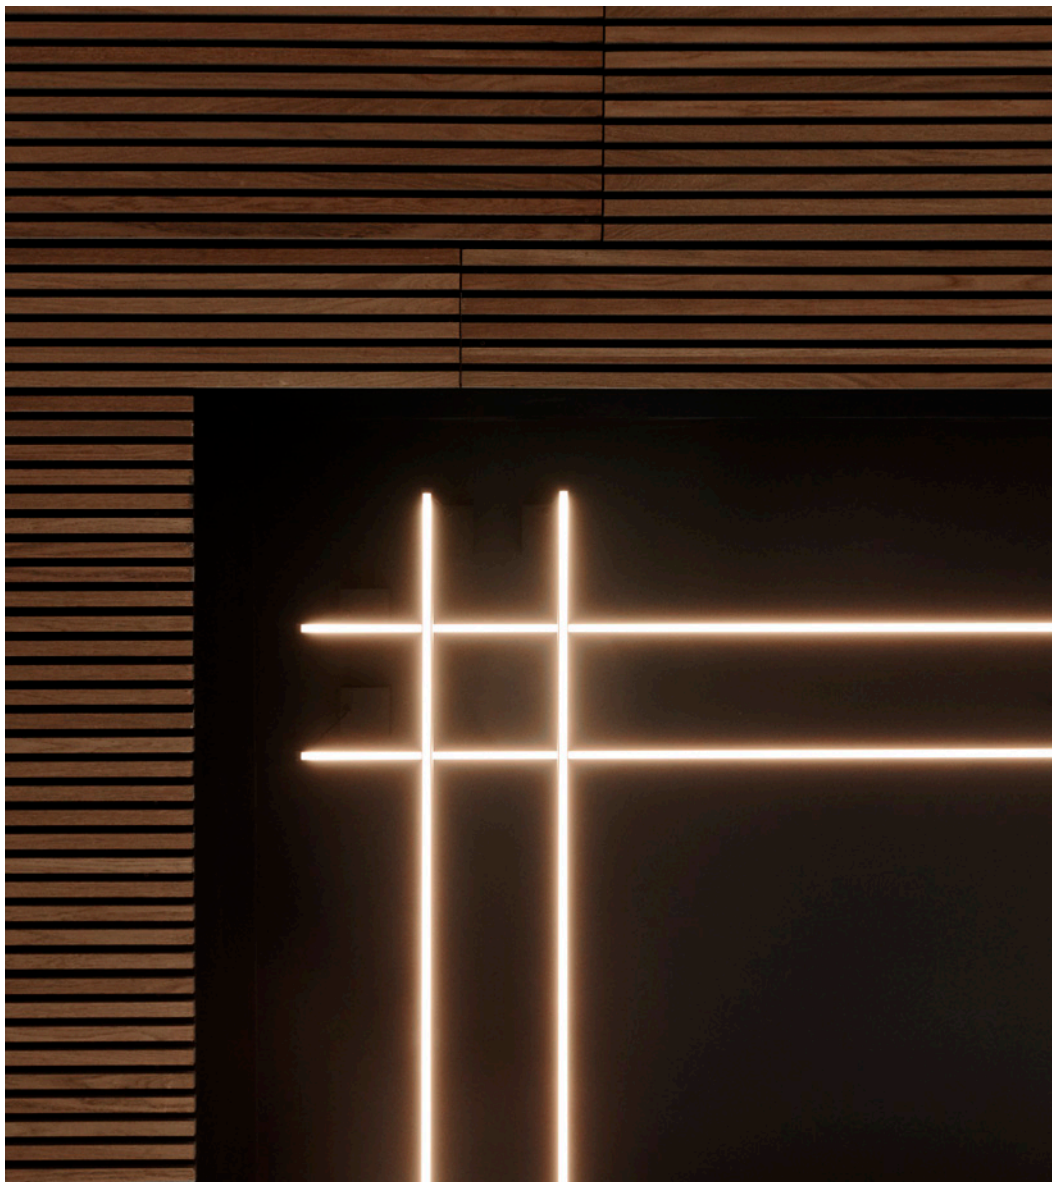

STRIPE S2000 / Black
Design: Ronni Gol