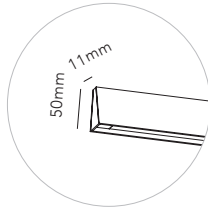

General measurements for all three sizes:

EDGE ROUND

Design: Nital Patel

Pendant height up to 4.5 m.
*Anodized surfaces may vary ±10%.

- Dimmable with
- Integrated LIGHT-POINT SMART TUNE Powered by Casambi
 - Integrated touchless sensor
 - External Casambi compatible switches