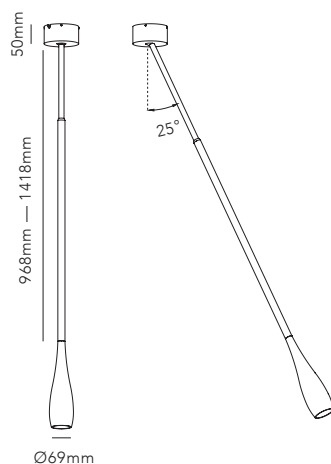

TULIP

Design: Ronni Gol

*Anodized surfaces are not recommended for outdoor use. Anodized surfaces may vary ±10%.

TULIP

NEW

6.5W LED - 230V - IP20 - CRI >90
Lumen 470lm (nominal)

TITANIUM* 2700K	270681	NEW
ROSE GOLD* 2700K	270680	NEW

DKK	2.796,- EX VAT / 3.495,- INCL VAT
SEK	4.240,- EX VAT / 5.300,- INCL VAT
EURO	388,- EX VAT