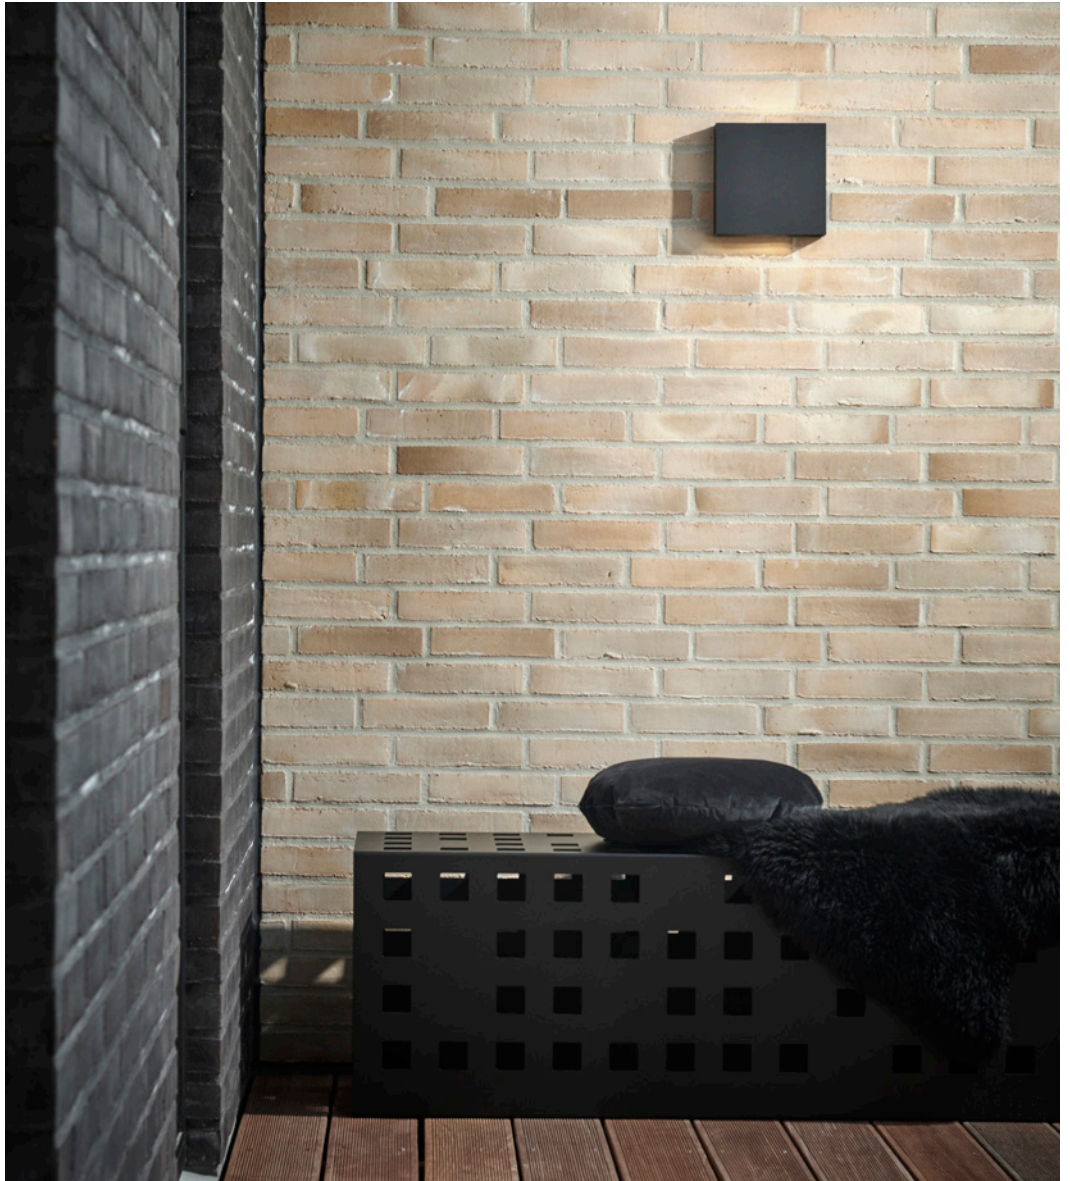

LEFT PAGE COMPACT UP/DOWN / Rose Gold

RIGHT PAGE COMPACT UP/DOWN / Black

Design: Ronni Gol