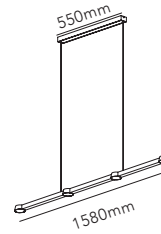

OPTIC LINEAR L1500

NEW

4x6W LED - 220-240V - IP20 - CRI >90
Lumen 1500lm

TITANIUM* 2700/3000K	270911	NEW
ROSE GOLD* 2700/3000K	270912	NEW
CARBON BLACK* 2700/3000K	270910	NEW

DKK	5.996,- EX VAT / 7.495,- INCL VAT
SEK	9.088,- EX VAT / 11.360,- INCL VAT
EURO	833,- EX VAT