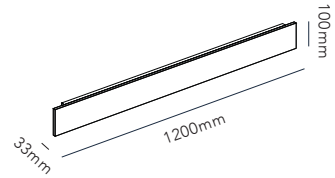

COVER W2

2x30W LED - 230V - IP54 - CRI >90
Lumen - 2020lm

WHITE ^{3000K}	261255
BLACK ^{3000K}	261256

DKK	5.436,- EX VAT / 6.795,- INCL VAT
SEK	8.240,- EX VAT / 10.300,- INCL VAT
EURO	755,- EX VAT