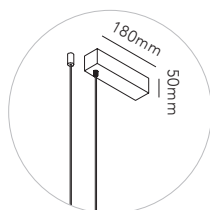

Design: Ronni Gol

*Anodized surfaces may vary ±10%.

General measurements for all three sizes:

232

SPIRIT S1000

NEW

3x5W LED - 230V - IP20 - CRI >90 - Lumen 1650lm

TITANIUM/BLACK* 2700K	270614	NEW
--------------------------	--------	-----