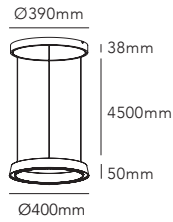

EDGE ROUND Ø400 NEW

10W+20W LED - 220-240V - IP20 - CRI >90
Lumen 1800lm

TITANIUM 2700-5000K	270531	NEW
ROSE GOLD 2700-5000K	270532	NEW

DKK	9.596,- EX VAT / 11.995,- INCL VAT
SEK	14.540,- EX VAT / 18.175,- INCL VAT
EURO	1.333,- EX VAT