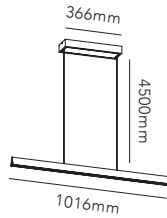

94

EDGE LINEAR S1000

NEW

10W+20W LED - 220-240V - IP20 - CRI >90
Lumen 1800lm

TITANIUM* 2700-5000K	270551	NEW
ROSE GOLD* 2700-5000K	270552	NEW

DKK	6.396,- EX VAT / 7.995,- INCL VAT
SEK	9.692,- EX VAT / 12.115,- INCL VAT
EURO	888,- EX VAT