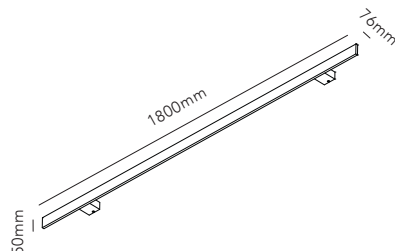

STICK 180

36W LED - 230V - IP54 - CRI >90 - Lumen - 3335lm

WHITE 3000K	256508
BLACK 3000K	256509
GOLD* 3000K	256511

DKK	2.876,- EX VAT / 3.595,- INCL VAT
SEK	4.360,- EX VAT / 5.450,- INCL VAT
EURO	399,- EX VAT