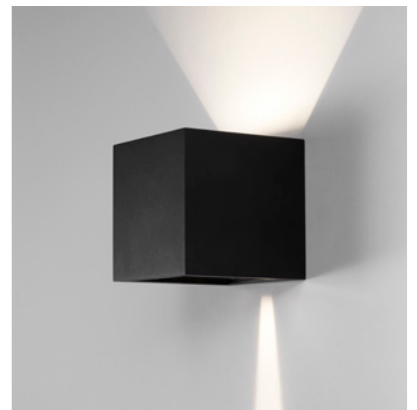

The conic light beams from the BOX lamp can be adjusted independently according to preference. Have it narrower at the top and wider at the bottom or visa versa, or have it equally wide in both directions.