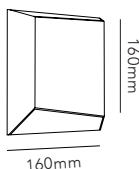

FACET UP/DOWN W1

2x4W LED - 230V - IP54 - CRI >90
Lumen - 720lm (nominal)

WHITE	256394
BLACK	256395
DKK	2.636,- EX VAT / 3.295,- INCL VAT
SEK	3.996,- EX VAT / 4.995,- INCL VAT
EURO	366,- EX VAT