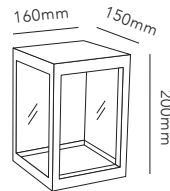

LANTERN W2

12W LED - 230V - IP54 - CRI >90
Lumen 1080lm (nominal)

BLACK 3000K	257517

DKK	3.196,- EX VAT / 3.995,- INCL VAT
SEK	4.844,- EX VAT / 6.055,- INCL VAT
EURO	444,- EX VAT

LIGHT-POINT.COM