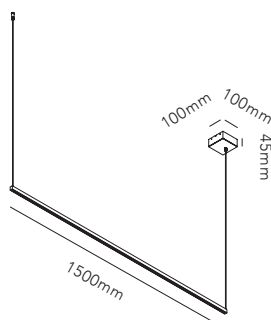

STRIPE S1500

27W LED - 230V - IP20 - CRI >90
Lumen 2430lm (nominal)

WHITE ^{2700K}	270360
BLACK ^{2700K}	270361

DKK	3.196,- EX VAT / 3.995,- INCL VAT
SEK	4.844,- EX VAT / 6.055,- INCL VAT
EURO	444,- EX VAT