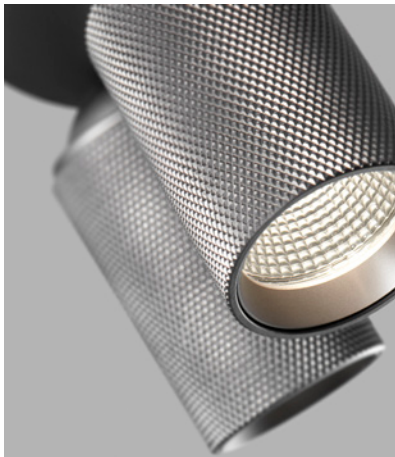

WHITE 2700K	270590
BLACK 2700K	270591
WHITE 3000K	268330
BLACK 3000K	268331

DKK	2.956,-	EX VAT / 3.695,-	INCL VAT
SEK	4.480,-	EX VAT / 5.600,-	INCL VAT
EURO	411,-	EX VAT	

RAW is an attitude of refined simplicity and technical precision that has become synonymous of LIGHT-POINT's design style. The Raw spot lamps feature the brand's newest signature, cross-knurled pattern that is machined into solid aluminium, giving it a contemporary, yet elegant aesthetic at the same time. The diamond facets in the knurling textured have been softened to enrich the depth of the anodised colours.