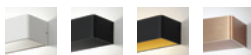

* Anodized surfaces are not recommended for outdoor use. Anodized surfaces may vary ±10%.