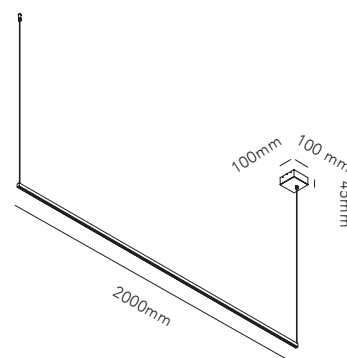

STRIPE S2000

33W LED - 230V - IP20 - CRI >90
Lumen 2970lm (nominal)

WHITE ^{2700K}	270370
BLACK ^{2700K}	270371

DKK	3.676,- EX VAT / 4.595,- INCL VAT
SEK	5.572,- EX VAT / 6.965,- INCL VAT
EURO	511,- EX VAT