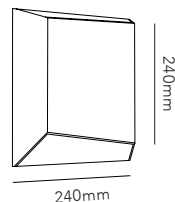

FACET UP/DOWN W2

2x8W LED - 230V - IP54 - CRI >90
Lumen - 1440lm (nominal)

WHITE	256396
BLACK	256397
DKK	2.956,- EX VAT / 3.695,- INCL VAT
SEK	4.480,- EX VAT / 5.600,- INCL VAT
EURO	411,- EX VAT