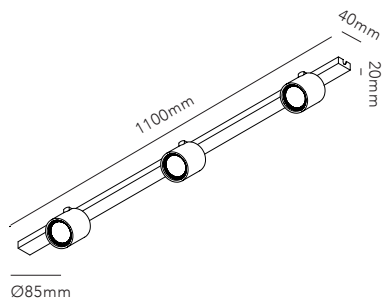

FOCUS+ L1100

3x10W LED - 230V - IP20 - CRI >90
Lumen 2220lm (3000K) / 2065lm (2700K)

WHITE 2700K	270280
BLACK 2700K	270281
WHITE 3000K	261644
BLACK 3000K	261645

DKK	3.596,- EX VAT / 4.495,- INCL VAT
SEK	5.452,- EX VAT / 6.815,- INCL VAT
EURO	499,- EX VAT