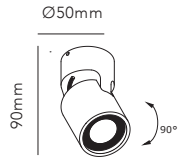

256

TIP 1

4W LED - 230V - IP54 - CRI >90 - Lumen 235lm

WHITE 3000K	258910
BLACK 3000K	258911
DKK	796,- EX VAT / 995,- INCL VAT
SEK	1.208,- EX VAT / 1.510,- INCL VAT
EURO	111,- EX VAT