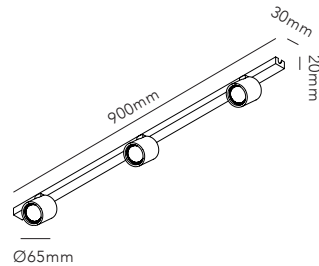

FOCUS L900

3x6W LED - 230V - IP20 - CRI >90
Lumen 1125lm (3000K) / 1046lm (2700K)

WHITE 2700K	270270
BLACK 2700K	270271
WHITE 3000K	261642
BLACK 3000K	261643
DKK	3.196,- EX VAT / 3.995,- INCL VAT
SEK	4.844,- EX VAT / 6.055,- INCL VAT
EURO	444,- EX VAT