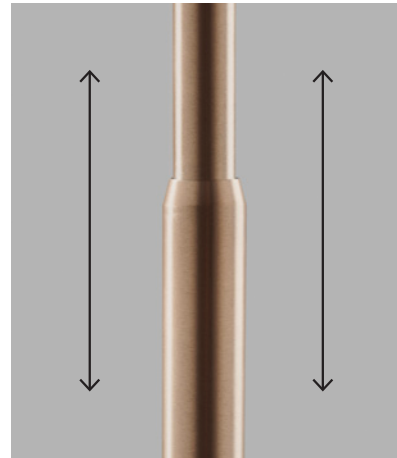

TULIP

259

TULIP / Rose Gold
Design: Ronni Gol

The ascending curves gives the TULIP pendant lamp a distinctive three-dimensional expression. The pendant is telescopic which can not only be extended but can also be rotated in any direction, giving light where you want the most.