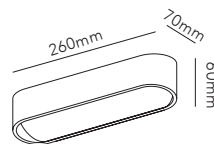

AURA W2

NEW

15W LED - 220-240V - IP20 - CRI >90
Lumen 1540lm (nominal)

TITANIUM* 2700/3000K	270973	NEW
ROSE GOLD* 2700/3000K	270972	NEW

DKK	2.396,- EX VAT / 2.995,- INCL VAT
SEK	3.632,- EX VAT / 4.540,- INCL VAT
EURO	333,- EX VAT

WHITE 2700/3000K	270970	NEW
BLACK 2700/3000K	270971	NEW

DKK	2.076,- EX VAT / 2.595,- INCL VAT
SEK	3.148,- EX VAT / 3.935,- INCL VAT
EURO	288,- EX VAT

ROSE GOLD 2700K 270462

DKK	2.316,- EX VAT / 2.895,- INCL VAT
SEK	3.512,- EX VAT / 4.390,- INCL VAT
EURO	322,- EX VAT