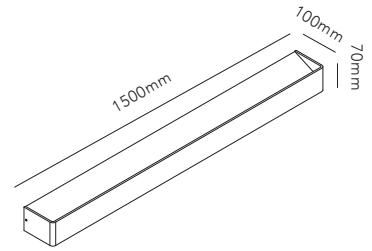

133

MOOD 5

32W LED - 230V - IP20 - CRI >90 - Lumen 3050lm

WHITE 3000K 261107

DKK 3.996,- EX VAT / 4.995,- INCL VAT
SEK 6.056,- EX VAT / 7.570,- INCL VAT
EURO 555,- EX VAT

Add an aesthetic dimension to your wall. The NOHO collection is an iconic example of LIGHT-POINT's minimalist style that can enhance environments.