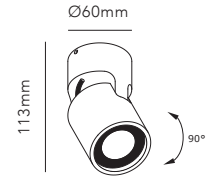

TIP 2

6W LED - 230V - IP54 - CRI >90 - Lumen 380lm

WHITE 3000K	258915
BLACK 3000K	258916
DKK	956,- EX VAT / 1.195,- INCL VAT
SEK	1.452,- EX VAT / 1.815,- INCL VAT
EURO	133,- EX VAT