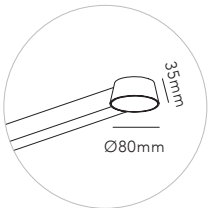

OPTIC

OPTIC LINEAR

Design: Nital Patel

SWITCH TUNE

SWITCH TUNE gives you the option to choose between 2700K or 3000K before installing the lamp.

* Anodized surfaces may vary $\pm 10\%$.

General measurements for all three sizes:

150

OPTIC LINEAR L1000

NEW

3x6W LED - 220-240V - IP20 - CRI >90
Lumen 1260lm

TITANIUM* 2700/3000K	270901	NEW
ROSE GOLD* 2700/3000K	270902	NEW
CARBON BLACK* 2700/3000K	270900	NEW

DKK	4.796,- EX VAT / 5.995,- INCL VAT
SEK	7.268,- EX VAT / 9.085,- INCL VAT
EURO	666,- EX VAT

OPTIC LINEAR L1500

NEW

4x6W LED - 220-240V - IP20 - CRI >90
Lumen 1500lm

TITANIUM* 2700/3000K	270911	NEW
ROSE GOLD* 2700/3000K	270912	NEW
CARBON BLACK* 2700/3000K	270910	NEW

DKK	5.996,- EX VAT / 7.495,- INCL VAT
SEK	9.088,- EX VAT / 11.360,- INCL VAT
EURO	833,- EX VAT

OPTIC LINEAR L2000

NEW

5x6W LED - 220-240V - IP20 - CRI >90
Lumen 1980lm

TITANIUM* 2700/3000K	270921	NEW
ROSE GOLD* 2700/3000K	270922	NEW
CARBON BLACK* 2700/3000K	270920	NEW

DKK	7.196,- EX VAT / 8.995,- INCL VAT
SEK	10.904,- EX VAT / 13.630,- INCL VAT
EURO	999,- EX VAT