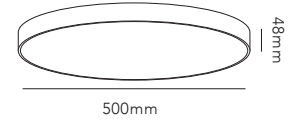

SURFACE 500

32W LED - 230V - IP54 - CRI >90 - Lumen 2660lm

WHITE 3000K	257705
BLACK 3000K	257706
DKK	4.796,- EX VAT / 5.995,- INCL VAT
SEK	7.268,- EX VAT / 9.085,- INCL VAT
EURO	666,- EX VAT