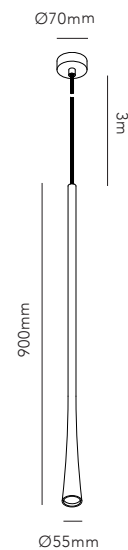

DROP S2

NEW

6W LED - 230V - IP20 - CRI >90 - Lumen 200lm

TITANIUM* 2700K	270493	NEW
ROSE GOLD* 2700K	270492	

DKK	2.156,-	EX VAT / 2.695,-	INCL VAT
SEK	3.268,-	EX VAT / 4.085,-	INCL VAT
EURO	299,-	EX VAT	

BLACK 3000K	280265
GOLD 3000K	280267

DKK	1.756,-	EX VAT / 2.195,-	INCL VAT
SEK	2.664,-	EX VAT / 3.330,-	INCL VAT
EURO	244,-	EX VAT