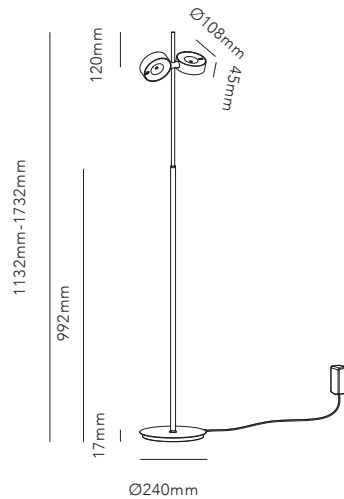

ORBIT FLOOR

Design: Ronni Gol & Nital Patel

TOUCHLESS

*Anodized surfaces may vary ±10%.

ORBIT FLOOR is height adjustable.
Both spots can be controlled independently from one another.

Dimmable with
- Integrated touchless sensor

ORBIT FLOOR

NEW

2x7.5W LED - 220-240V - IP20 - CRI >90
Lumen 2250lm

TITANIUM* 2700/3000K	270781	NEW
ROSE GOLD* 2700/3000K	270780	NEW
CARBON BLACK* 2700/3000K	270782	NEW

DKK	7.196,- EX VAT / 8.995,- INCL VAT
SEK	10.904,- EX VAT / 13.630,- INCL VAT
EURO	999,- EX VAT