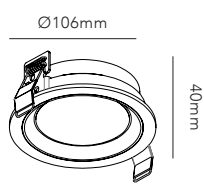

OPTIC IN 1

6W LED - 230V - IP54 - CRI >90
Lumen 540lm (nominal)

WHITE 2700K	270320
BLACK 2700K	270321

DKK	1.196,- EX VAT / 1.495,- INCL VAT
SEK	1.816,- EX VAT / 2.270,- INCL VAT
EURO	166,- EX VAT