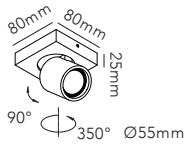

FOCUS MINI 1

4W LED - 230V - IP20 - CRI >90
Lumen 270lm (3000K) / 251lm (2700K)

WHITE 2700K	270040
BLACK 2700K	270041
WHITE 3000K	261600
BLACK 3000K	261601

DKK	1.116,- EX VAT / 1.395,- INCL VAT
SEK	1.692,- EX VAT / 2.115,- INCL VAT
EURO	155,- EX VAT