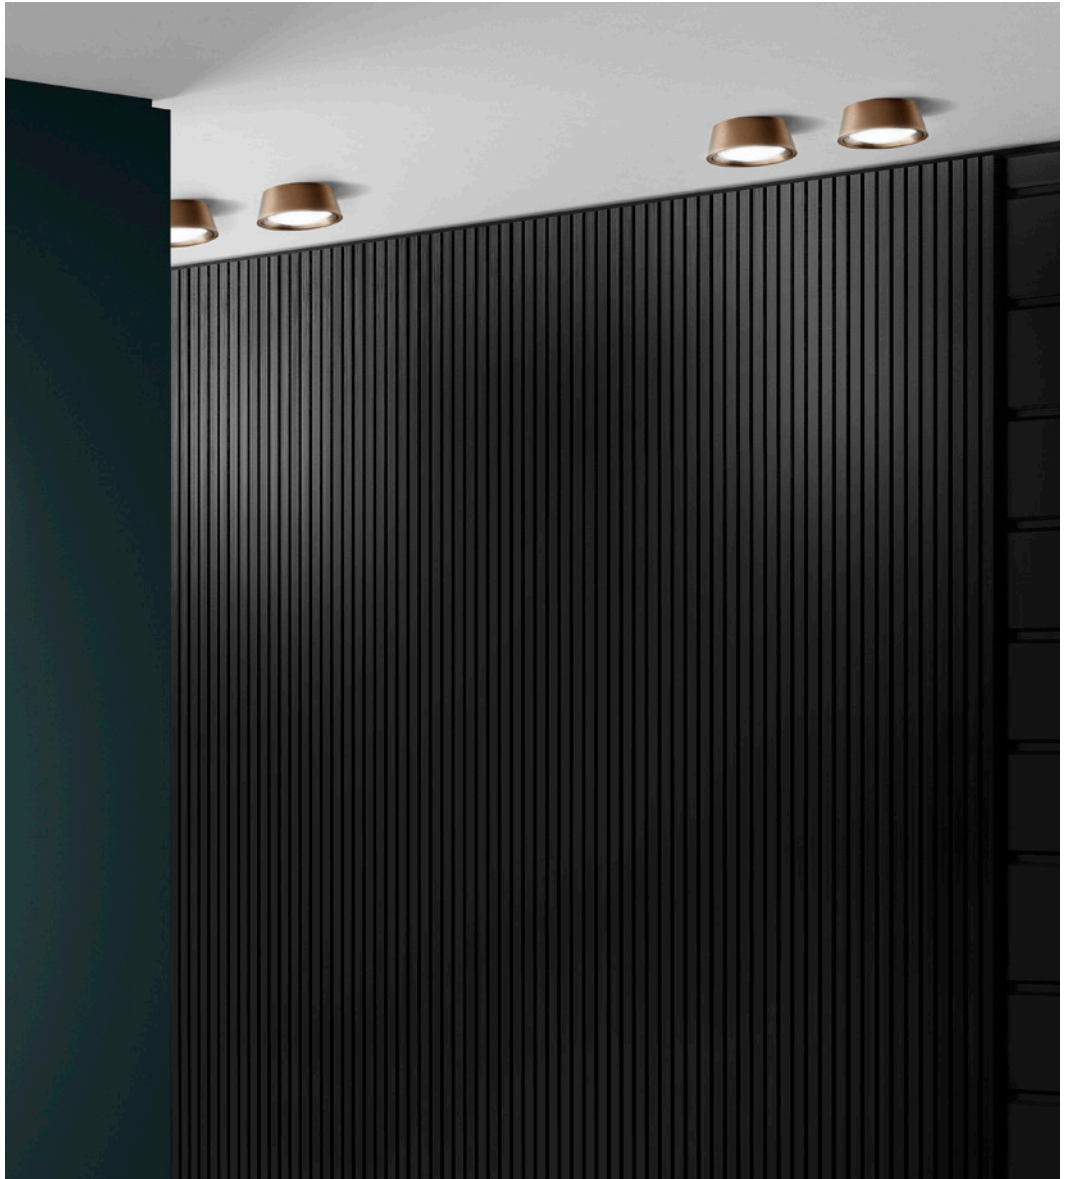

OPTIC OUT / Rose Gold
Design: Nital Patel