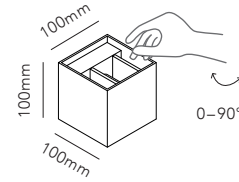

BOX

2x3.2W LED - 230V - IP54 - CRI >90 - Lumen 400lm

WHITE 3000K	261035
BLACK 3000K	261036
BLACK/GOLD 3000K	261038

DKK	1.516,- EX VAT / 1.895,- INCL VAT
SEK	2.300,- EX VAT / 2.875,- INCL VAT
EURO	211,- EX VAT