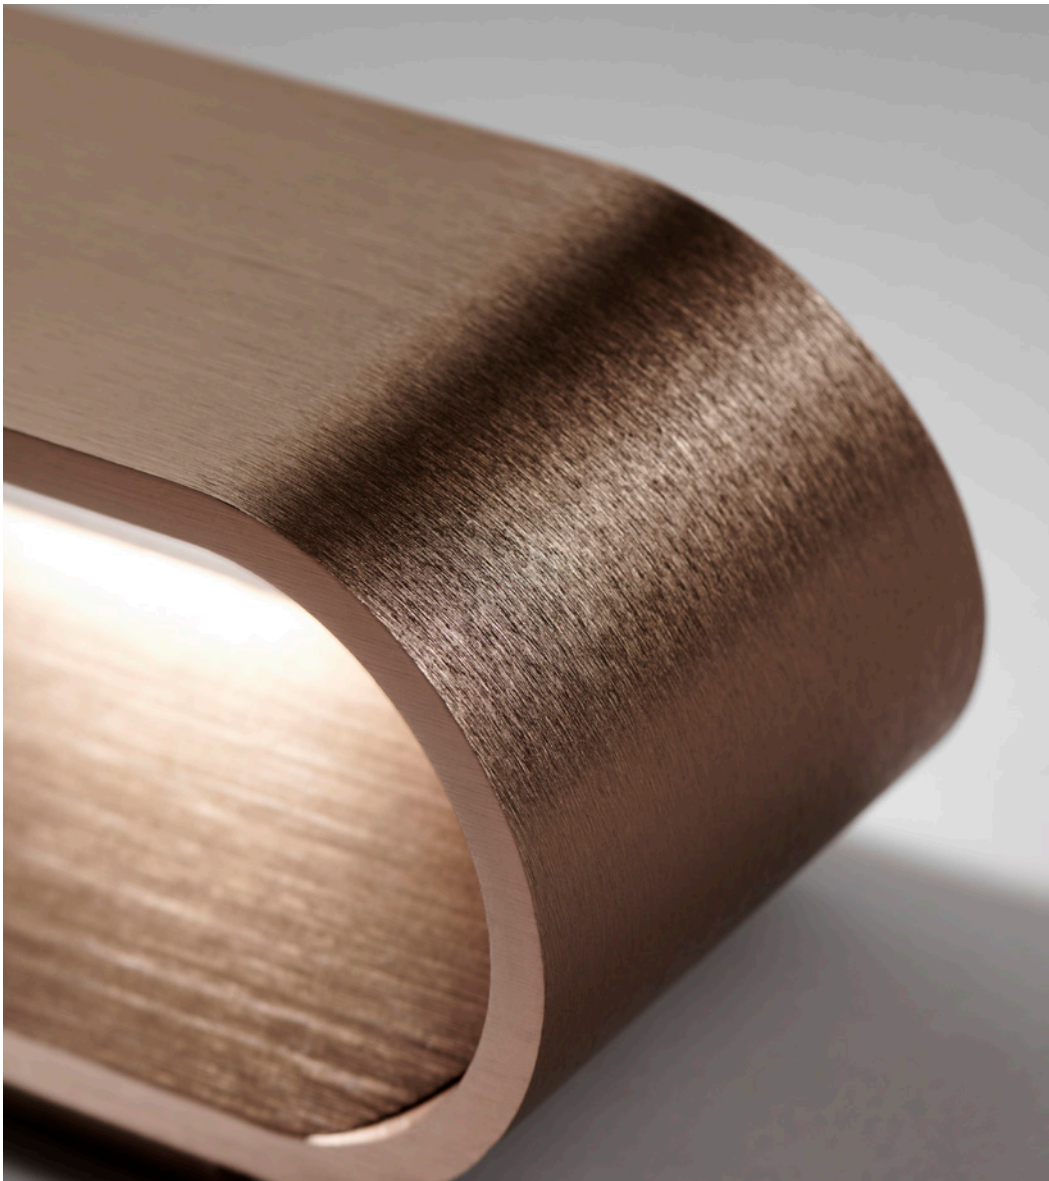

LEFT PAGE AURA WALL / Rose Gold
RIGHT PAGE AURA W2 / Black and Rose Gold
Design: Nital Patel